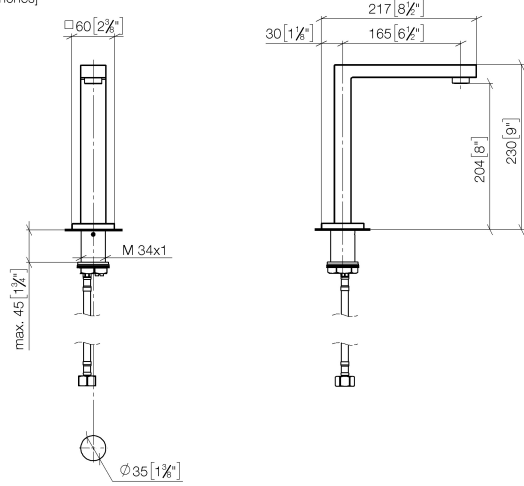

### Recommended miscellaneous

**Extension for Touchfree 500 mm -** 12 765 970 90

**SYMETRICS eSET Touchfree Basin mixer without pop-up waste without temperature setting - Chrome**

ST 010 107 5080  
mm [inches]

## SYMETRICS eSET Touchfree Basin mixer without pop-up waste without temperature setting - Chrome

---

ST 010 107 5980

- 165mm projection
- fixed spout
- circular, air-enriched flow
- height of mixer 230 mm
- height up to aerator 205 mm
- hole diameter 35 mm
- rosette 60 x 60 mm
- 2x screw-in M 10 x 1 pressure hose, leak-tested
- 1/2" connection
- max. flow 7 l/min
- lead-free

## SYMETRICS eSET Touchfree Basin mixer without pop-up waste without temperature setting - Chrome

---

ST 010 107 5980

**SYMETRICS eSET Touchfree Basin mixer without pop-up waste without temperature setting - Chrome**

ST 010 107 5080  
mm [inches]

**Flow rate chart**

**Certificates**

ETA\_18519.

LGA\_18651.

SYMETRICS eSET Touchfree Basin mixer without pop-up waste without temperature setting - Chrome

ST 010 107 5980